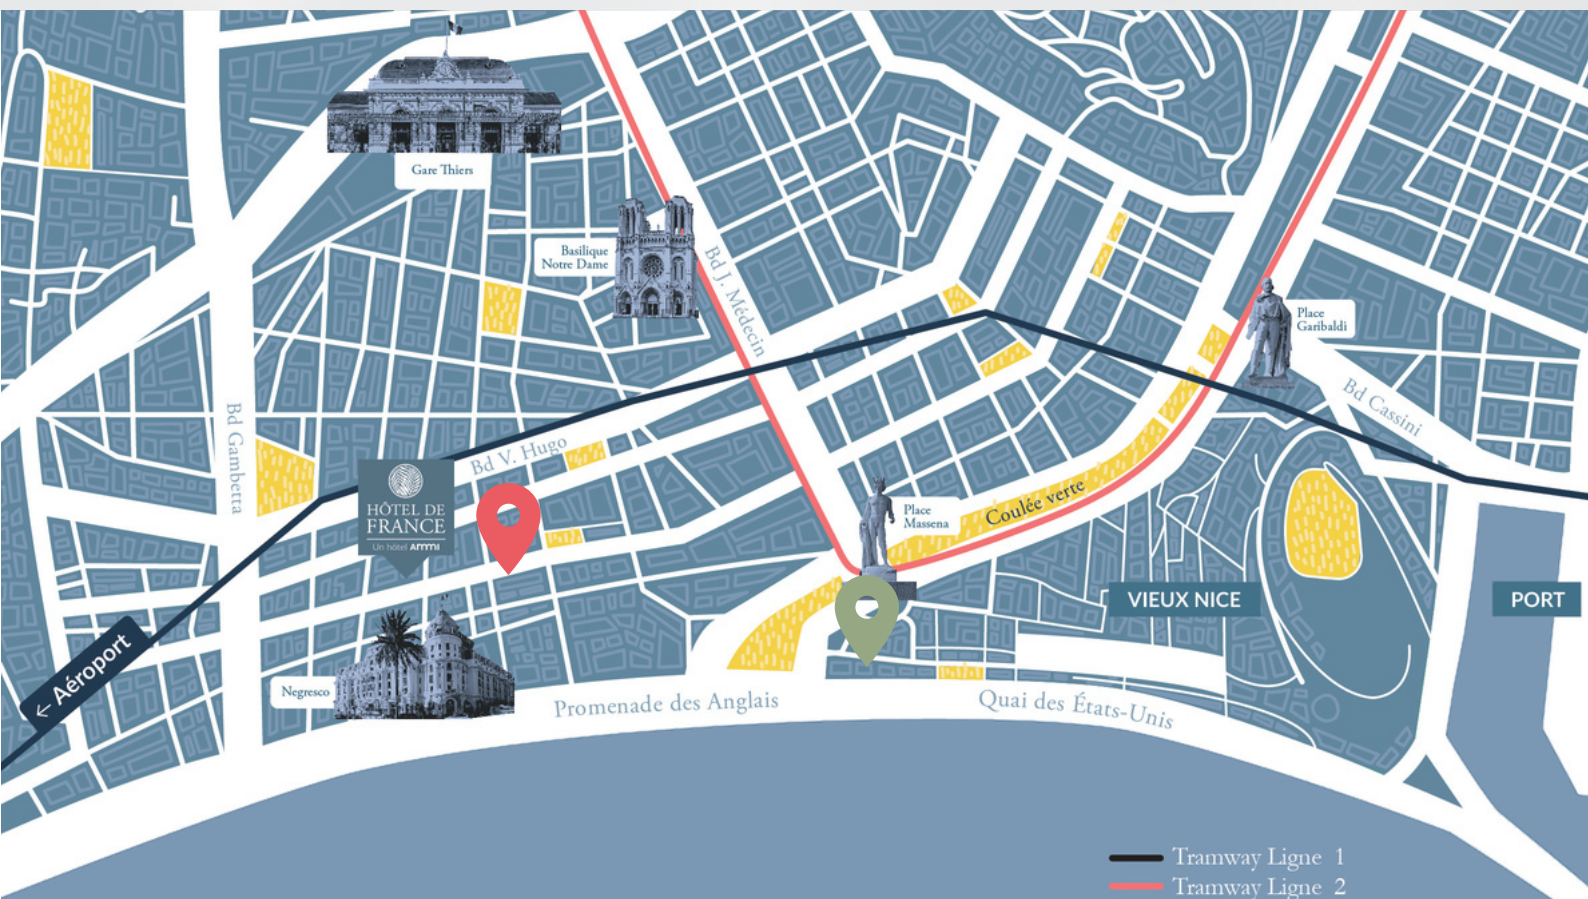

Underground public car parks nearby

Express stop in front of the hotel for luggage drop-off allowed

PARKING PALAIS MASSÉNA (Our partner)

 29 Promenade des Anglais 06000 Nice Max height = 1,90

 Not to be confused with the Masséna car park which is further away and more expensive

24 h = ~~28 €~~ → 23 €

Buy your ticket at reception BEFORE heading to the car park

PARKING SULZER

 103 Quai des États-Unis 06000 Nice

Max height = 2,10 m

24 h = 32,20 €

HÔTEL DE
FRANCE
Un hôtel Ammi

— Tramway Ligne 1
— Tramway Ligne 2